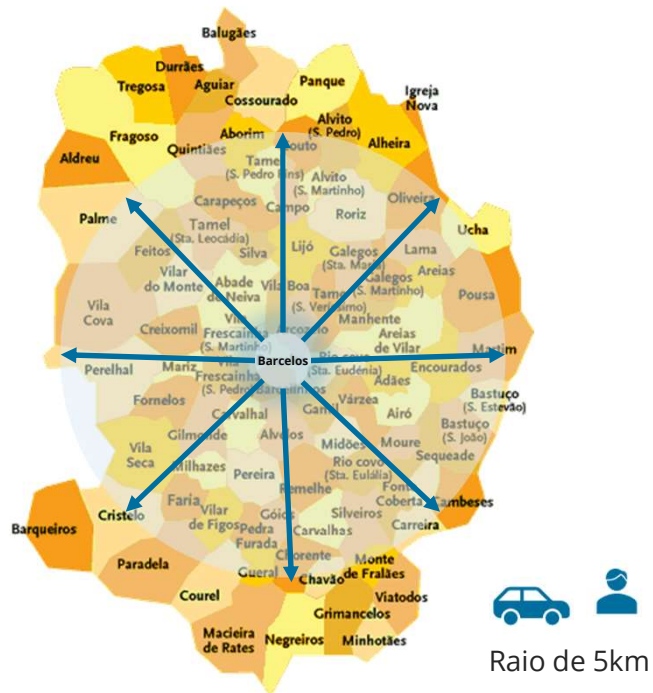

Métodos de Envio

- Entrega no domicílio
- Transportadora (fora do raio)